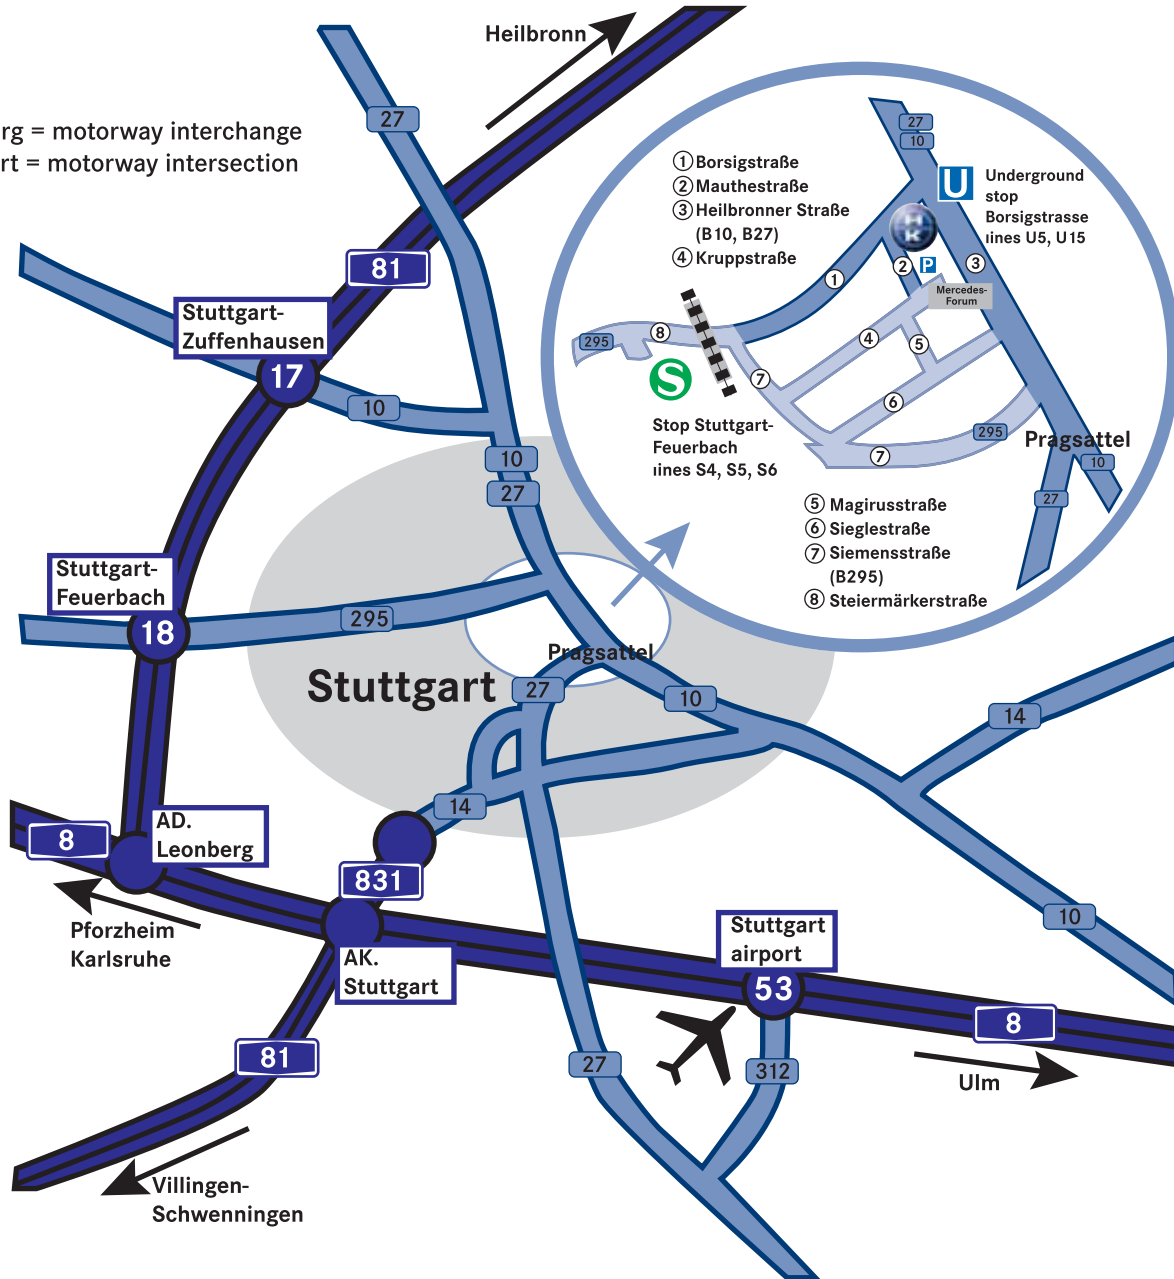

By car :

AD Leonberg = motorway interchange
AK Stuttgart = motorway intersection

With public transport :

At Stuttgart main station, take underground number "U5" direction "Freiberg" till stop "Borsigstrasse". Turn left into "Borsigstrasse" and go to the main entrance at the end of the building.
From Stuttgart airport, take underground "S1" or "S2" direction "Hauptbahnhof" (Stuttgart main station). Then follow above instructions.